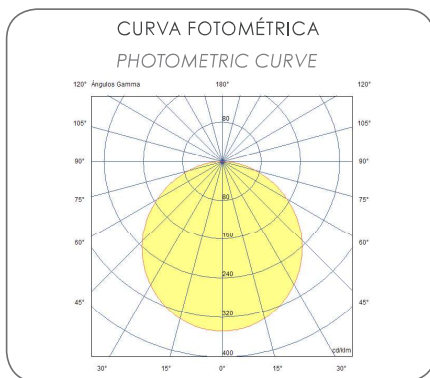

MINI SMART

IP20

Downlight Led
Led downlight

ESPECIFICACIONES SPECIFICATIONS

- 230V 200V-240V - 50/60Hz
- 30.000 horas (L70)
  30.000 hours (L70)
- -20°C... +40°C
- CCT Seleccionable 3000K - 4000K - 5000K
  Selectable 3000K - 4000K - 5000K
- Sin flicker
  No flickering
- Garantía 2 años
  2 year warranty
- Dimmable
- PF PF > 0,9
- CRI CRI > 80
- Clase II
  Class II
- IP IP20
- UGR < 21
- CE Marcado CE
  CE marked

www.trqsl.com

MINI SMART

IP20

Código Code	Modelo Model	IP	Peso Weight	W	Eficiencia Efficiency	Lúmenes Lumens	PVP
77501	MINI SMART 9W 3000K/4000K/5000K	20	0.16	9	90 lm/W	800	24,50 €

Código Code	Descripción Description	PVP
18583	ST-50 MARCO MINI SMART ALUMINIO ST-50 MINI SMART ALUMINIUM FRAME	3,50 €
18584	ST-51 MARCO MINI SMART GRAFITO ST-51 MINI SMART GRAPHITE FRAME	3,50 €

*Mini Smart se sirve por defecto en blanco.
*Mini Smart is served automatically in white.