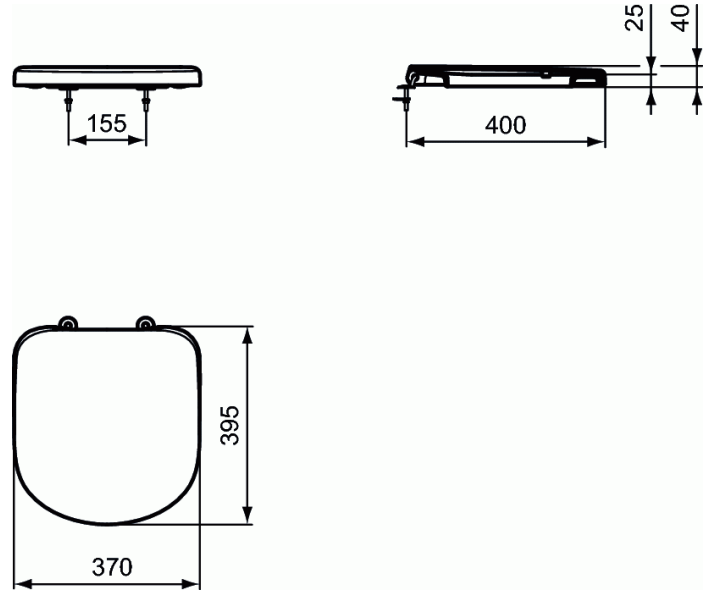

TEMPO

Seat and Cover, Standard Close, Short Projection

Seat and Cover, Standard Close, Short Projection
Tempo seat and cover, standard close, short projection

COLOURS*

* 01 = Euro White

NORMS AND BENEFITS