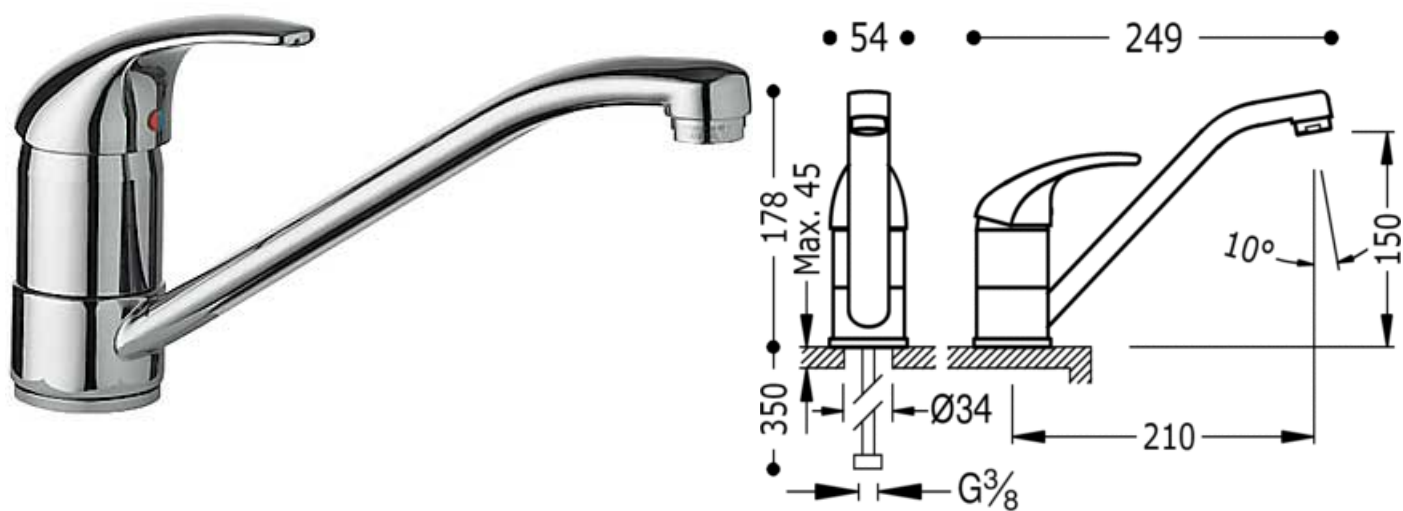

Single lever single hole sink mixer; \* (for models before price list 2007 ... 91.34.290): chrome finish, lever

Kitchen mixer taps  
 Mixer  
 Lever  
 Aerator  
 Surface

CRO 172333