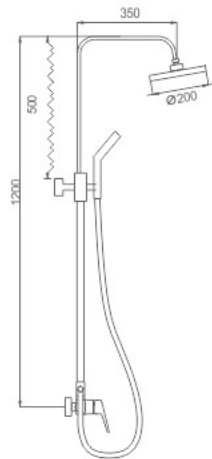

M17050

Shower Columna

WANHAI 40 Cartridge

Double locked inox shower hose-170cm

Single function hand shower