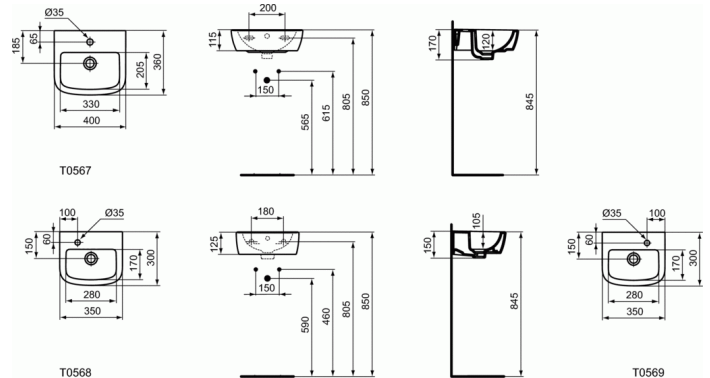

## TEMPO Handwash basin 40 cm

### Handwash basin 40 cm

In carton box / EN 14688

Central tap hole punched, with overflow

For assembly with: alone with siphon

Recommended equipment:

- Fixation set M8 x 90 mm K714467
- Siphon waste G1 1/4 - tubular type A2305AA
- Stop angle valve (water connection G1/2, connection with mixer 10 mm/ G3/8) B7883AA
- Escutcheon for siphon G1 1/4 B4801AA