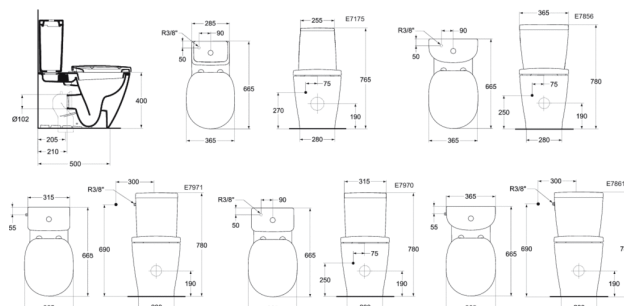

Product code: E8037
CONNECT
 Close coupled BTW Bowl

Close coupled BTW Bowl

Connect Close coupled Bowl, Horizontal outlet /universal/, washdown, back to wall,
 365 x 665 x 780 mm, 26 kg
 In carton box, EN 997
 Including:
 Fixation set TT0257919

Finishes*

Required products

ARC TANK 3/6 L, BOTTOM INLET	E7856
ARC TANK 3/6 L, SIDE INLET	E7861
CUBE SCANDINAVIAN TANK, BOTTOM INLET	E7175
CUBE TANK 3/6 L, BOTTOM INLET	E7970
CUBE TANK 3/6 L, SIDE INLET	E7971
SEAT & COVER	E7128
SEAT & COVER	E7127
SEAT & COVER THIN	E7724
SEAT & COVER THIN	E7723